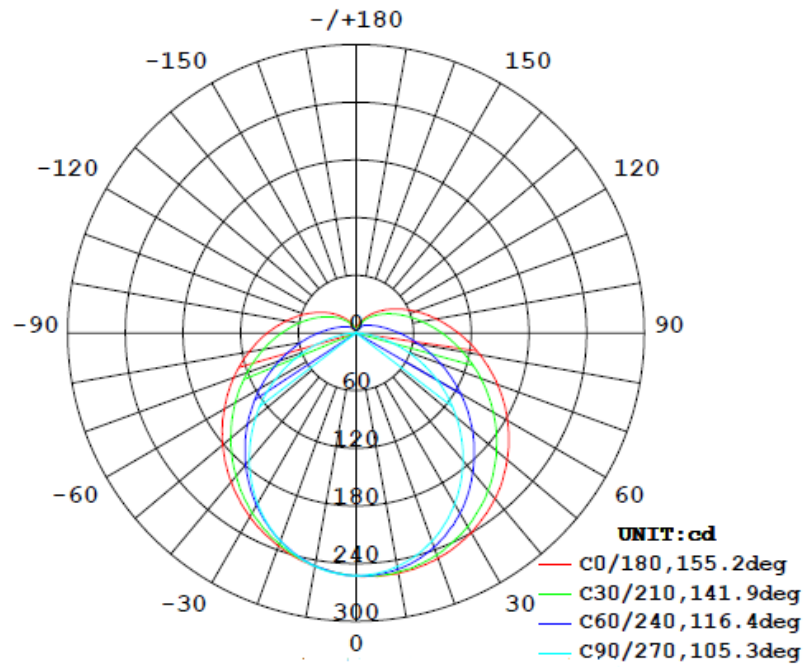

Luminous Intensity Distribution Diagram