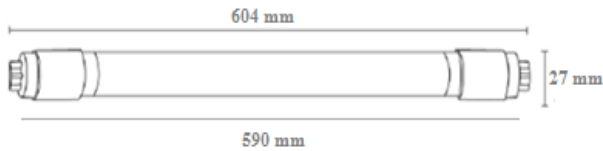

## Product Dimensions:

- Length: 590 mm
- Diameter: 27 mm
- Product Weight: 0.1 kg