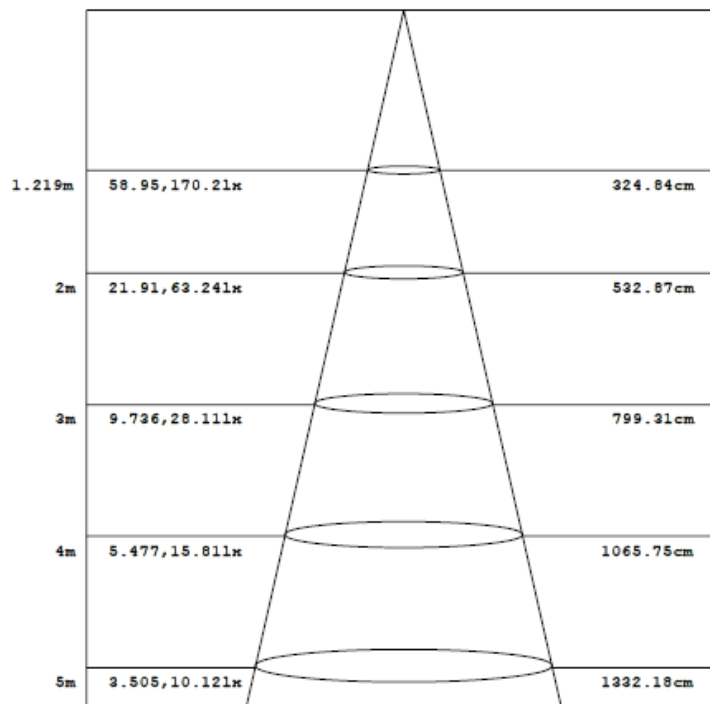

### Light Characteristics:

- Light Output: 1,040 lm
- Lumen Efficacy: 130 lm/W
- CRI: >80
- Color Temperature:  
Warm White: 3000K  
Neutral White: 4000K  
Cool White: 6000K

## Luminous Intensity Distribution Diagram

## Dimensional Drawing:

## Product Dimensions:

- Length: 590 mm
- Diameter: 27 mm
- Product Weight: 0.1 kg