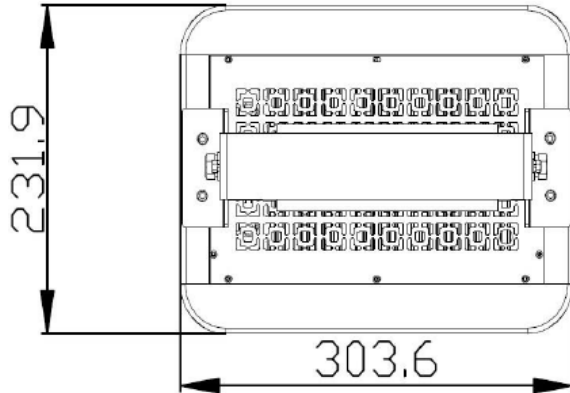

- Lumen Output: 13,600 lm
- Lumen Efficacy: 170 lm/W
- Beam Angle: 60°/ 90°*100° / 120°
- Color Temperature:
Warm (3000K)
Neutral (4000K)
Cool (5000K→6500K)

Electrical Characteristics:

- Power: 80W
- Voltage: AC 200-277V
- Frequency: 50/60 Hz
- PF: >0.95

Heat Management:

- Excellent Heat Management
- Anodized Aluminum Heat Radiator
- Operating Temperature: -40°C →50°C

Dimensional Drawing:

Product Dimensions:

- Length: 304 mm
- Width: 232 mm
- Depth: 183 mm
- Weight: 4.8 kg