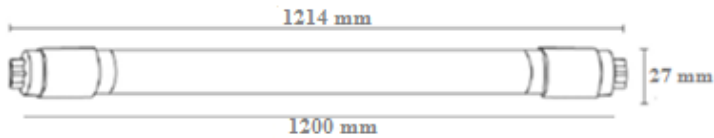

### Light Characteristics:

- Light Output: 2,400 lm
- Lumen Efficacy: 150 lm/W
- CRI: >80
- Color Temperature:  
Warm White: 3000K  
Neutral White: 4000K  
Cool White: 6000K

## Product Dimensions:

- Length: 1200 mm
- Diameter: 27 mm
- Product Weight: 0.21 kg